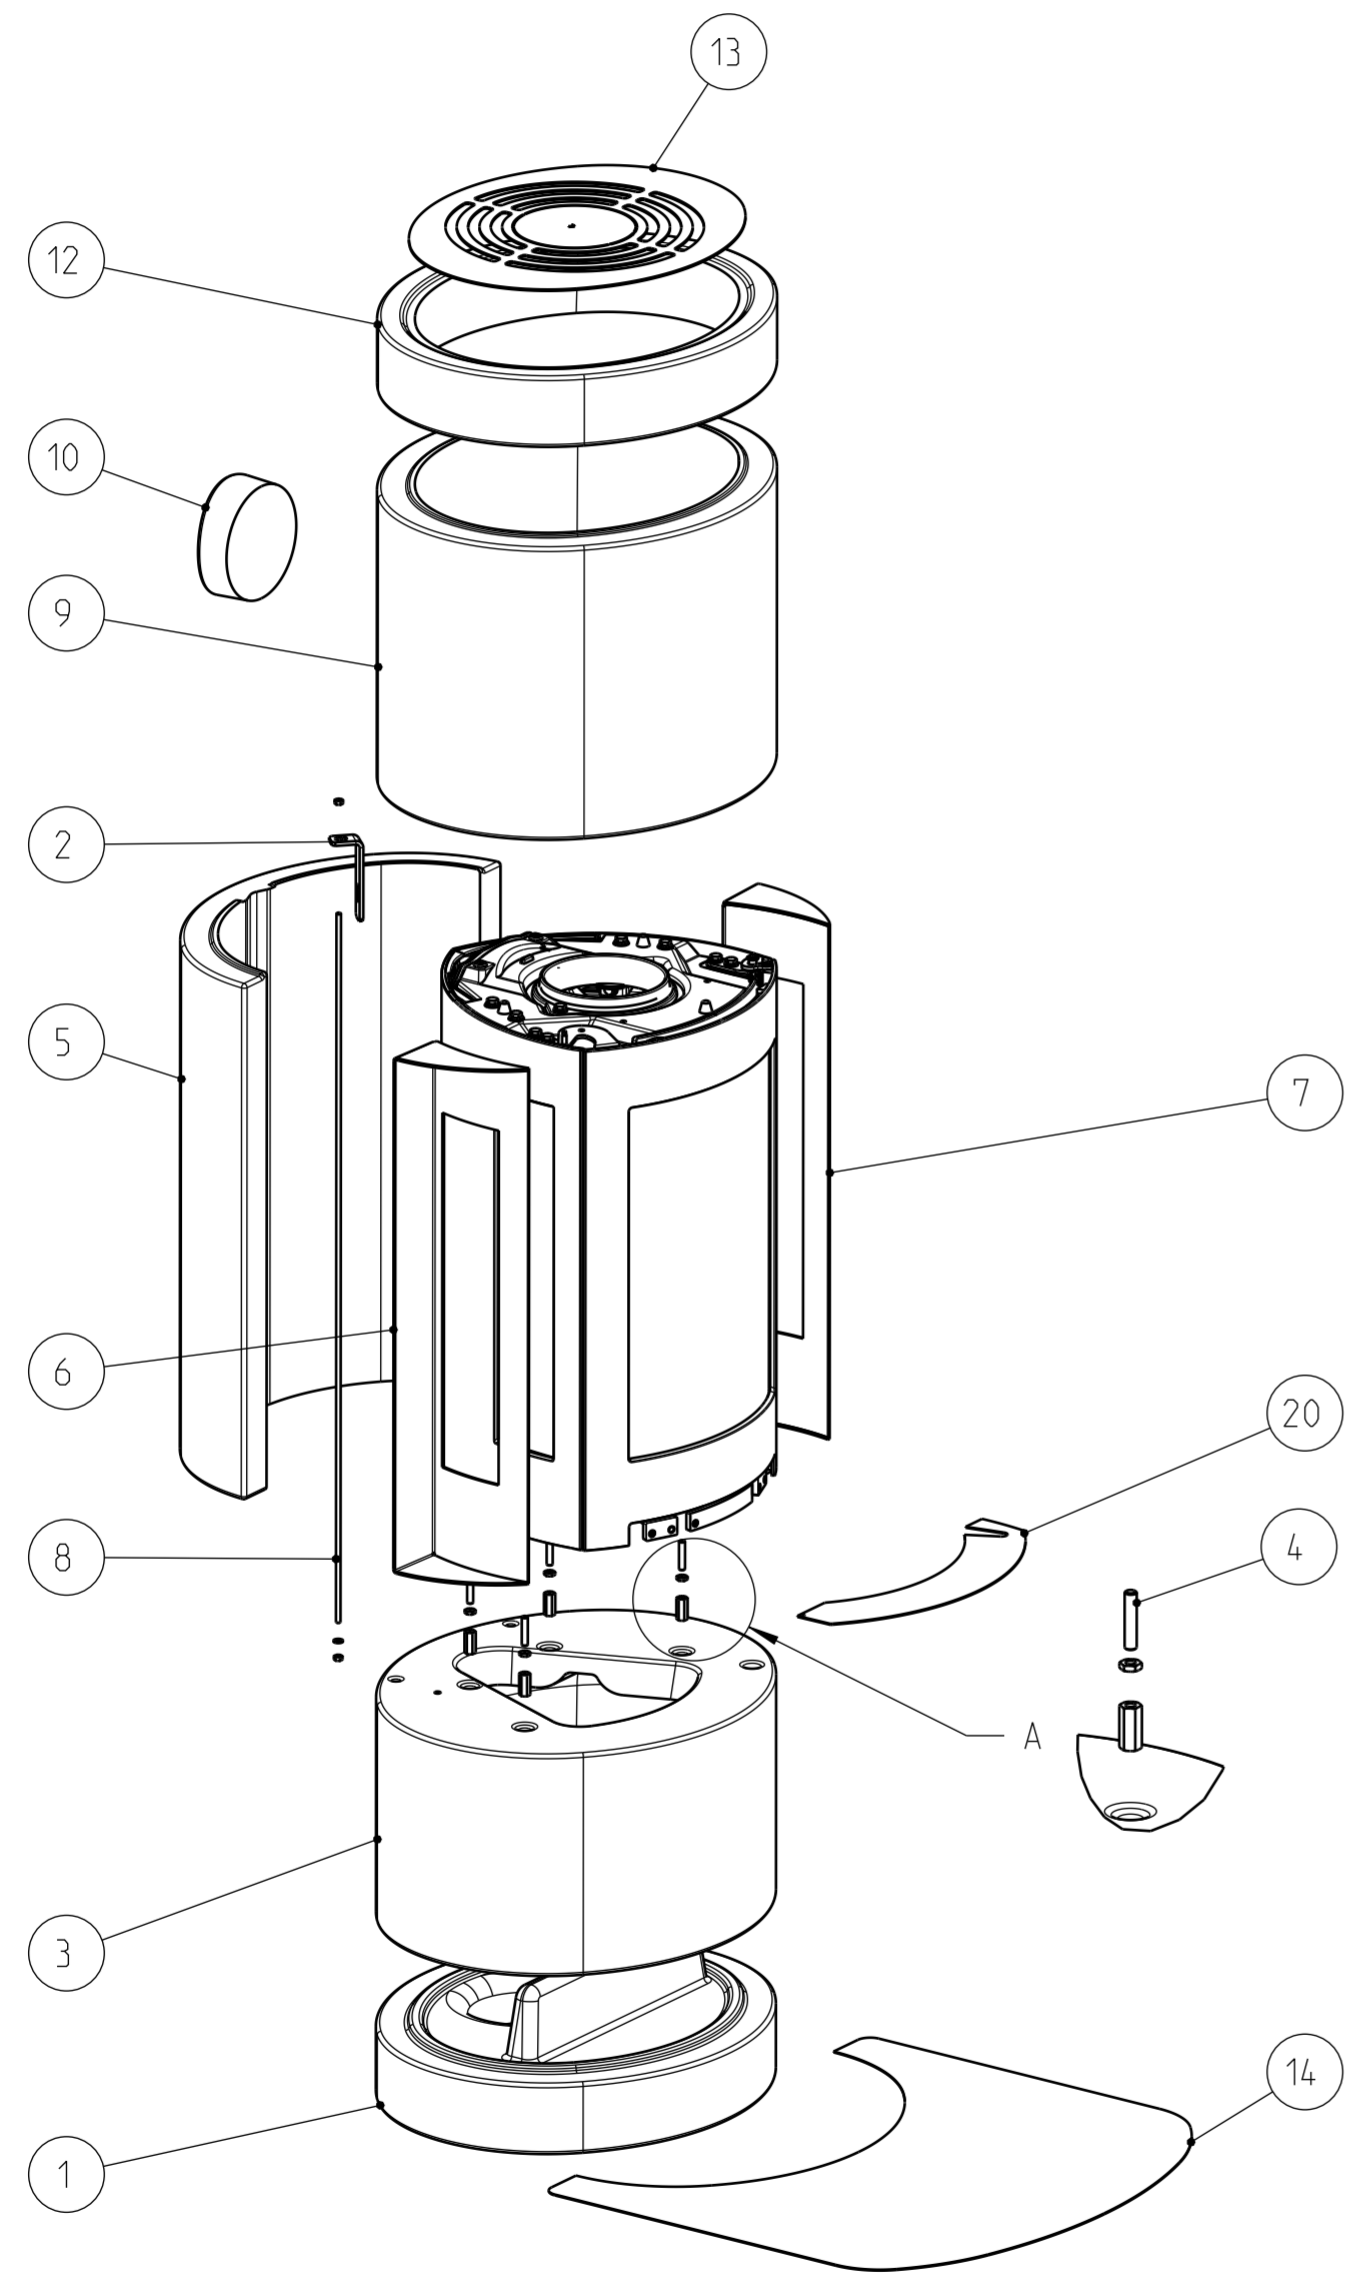

Jøtul FS 84 Low 166 cm
 cat. no 300476
 Low model - parts

Deleliste: tegn nr: 900007 Excel

Exploded view, Jøtul FS 84

Jøtul AS
 Fredrikstad, Norway

Draw.no: 900163-P00
 Sheet 1/4

Date:
 27.08.2013

High model - parts

Jøtul FS 84 High
207 cm:
cat. no 300476 +
cat. no 300477

Deleliste: tegn nr: 900007 Excel

Exploded view, Jøtul FS 84

Jøtul AS
Fredrikstad, Norway

Draw.no: 900163-P00
Sheet 2/4

Date:
27.08.2013

Kitchen model - parts

Jøtul FS 84 Kitchen
207 cm:
cat. no 300476 +
cat. no 300477

Deleliste: tegn nr: 900007 Excel

Exploded view, Jøtul FS 84

Jøtul AS
Fredrikstad, Norway

Draw.no: 900163-P00
Sheet 3/4

Date:
27.08.2013

Jøtul FS 84 Sealing
 239 cm
 cat. no 300478
 Sealing Model parts

Deleliste: tegn nr: 900007 Excel

Exploded view, Jøtul FS 84

Jøtul AS
 Fredrikstad, Norway

Draw.no: 900163-P00
 Sheet 4/4

Date:
 27.08.2013