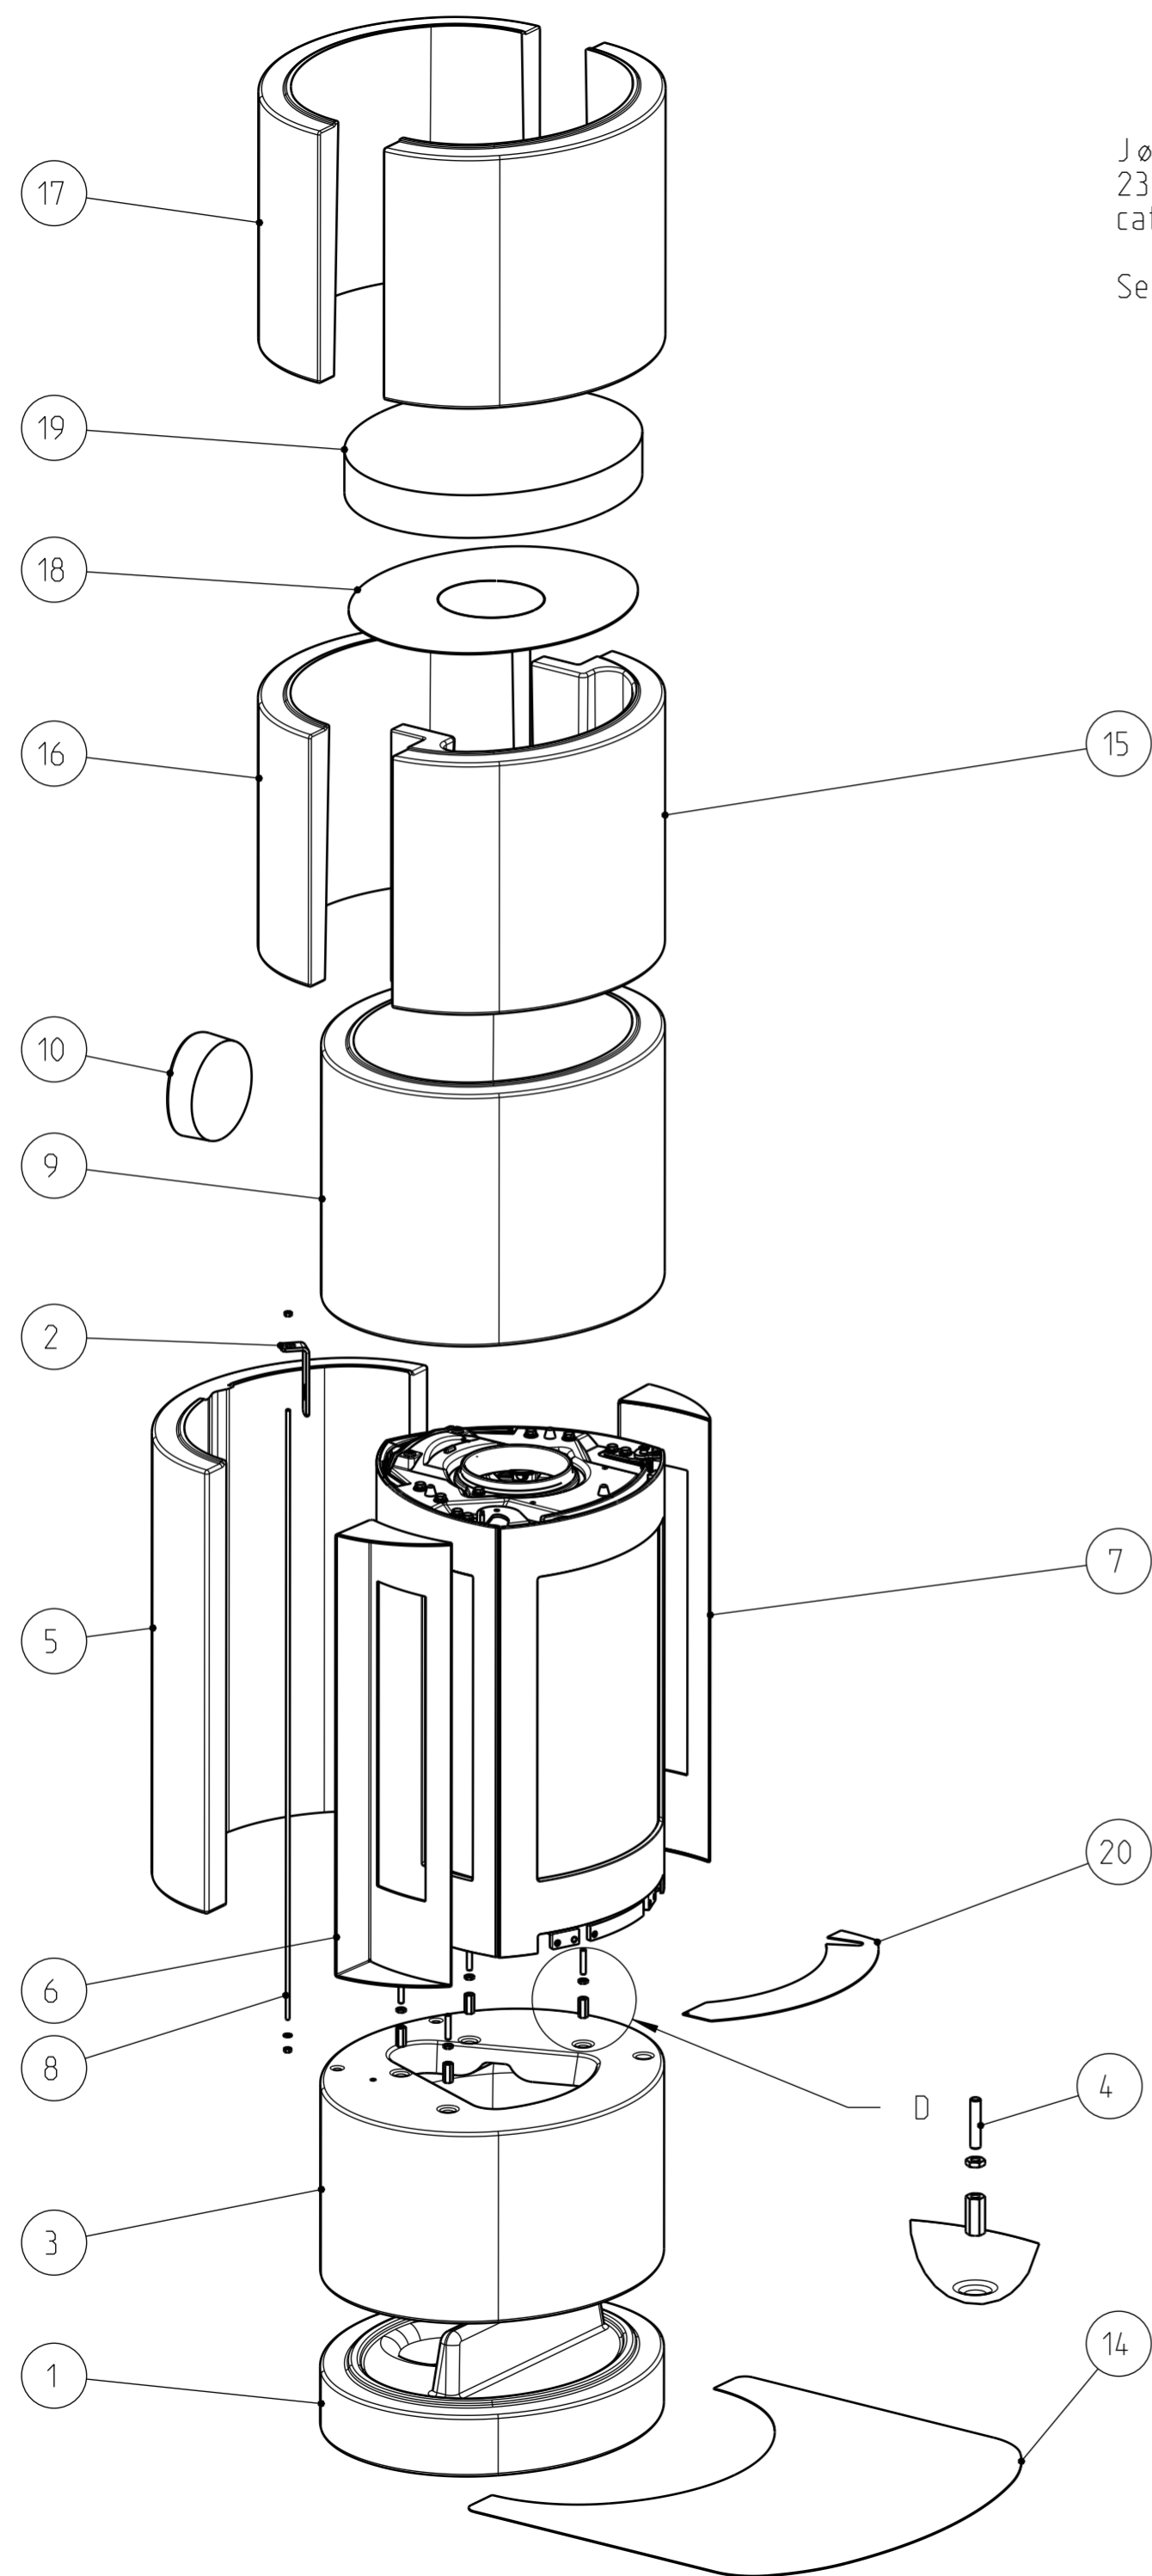

Jøtul FS 84 Low 166 cm
 cat. no 300476
 Low model - parts

Deleliste: tegn nr: 900007 Excel

Exploded view, Jøtul FS 84

Jøtul AS
 Fredrikstad, Norway

Draw.no: 900163-P00
 Sheet 1/4

Date:
 27.08.2013

High model - parts

Jøtul FS 84 High
207 cm:
cat. no 300476 +
cat. no 300477

Deleliste: tegn nr: 900007 Excel

Exploded view, Jøtul FS 84

Jøtul AS
Fredrikstad, Norway

Draw.no: 900163-P00
Sheet 2/4

Date:
27.08.2013

Kitchen model - parts

Jøtul FS 84 Kitchen
207 cm:
cat. no 300476 +
cat. no 300477

Deleliste: tegn nr: 900007 Excel

Exploded view, Jøtul FS 84

Jøtul AS
Fredrikstad, Norway

Draw.no: 900163-P00
Sheet 3/4

Date:
27.08.2013

Jøtul FS 84 Sealing
 239 cm
 cat. no 300478
 Sealing Model parts

Deleliste: tegn nr: 900007 Excel

Exploded view, Jøtul FS 84

Jøtul AS
 Fredrikstad, Norway

Draw.no: 900163-P00
 Sheet 4/4

Date:
 27.08.2013