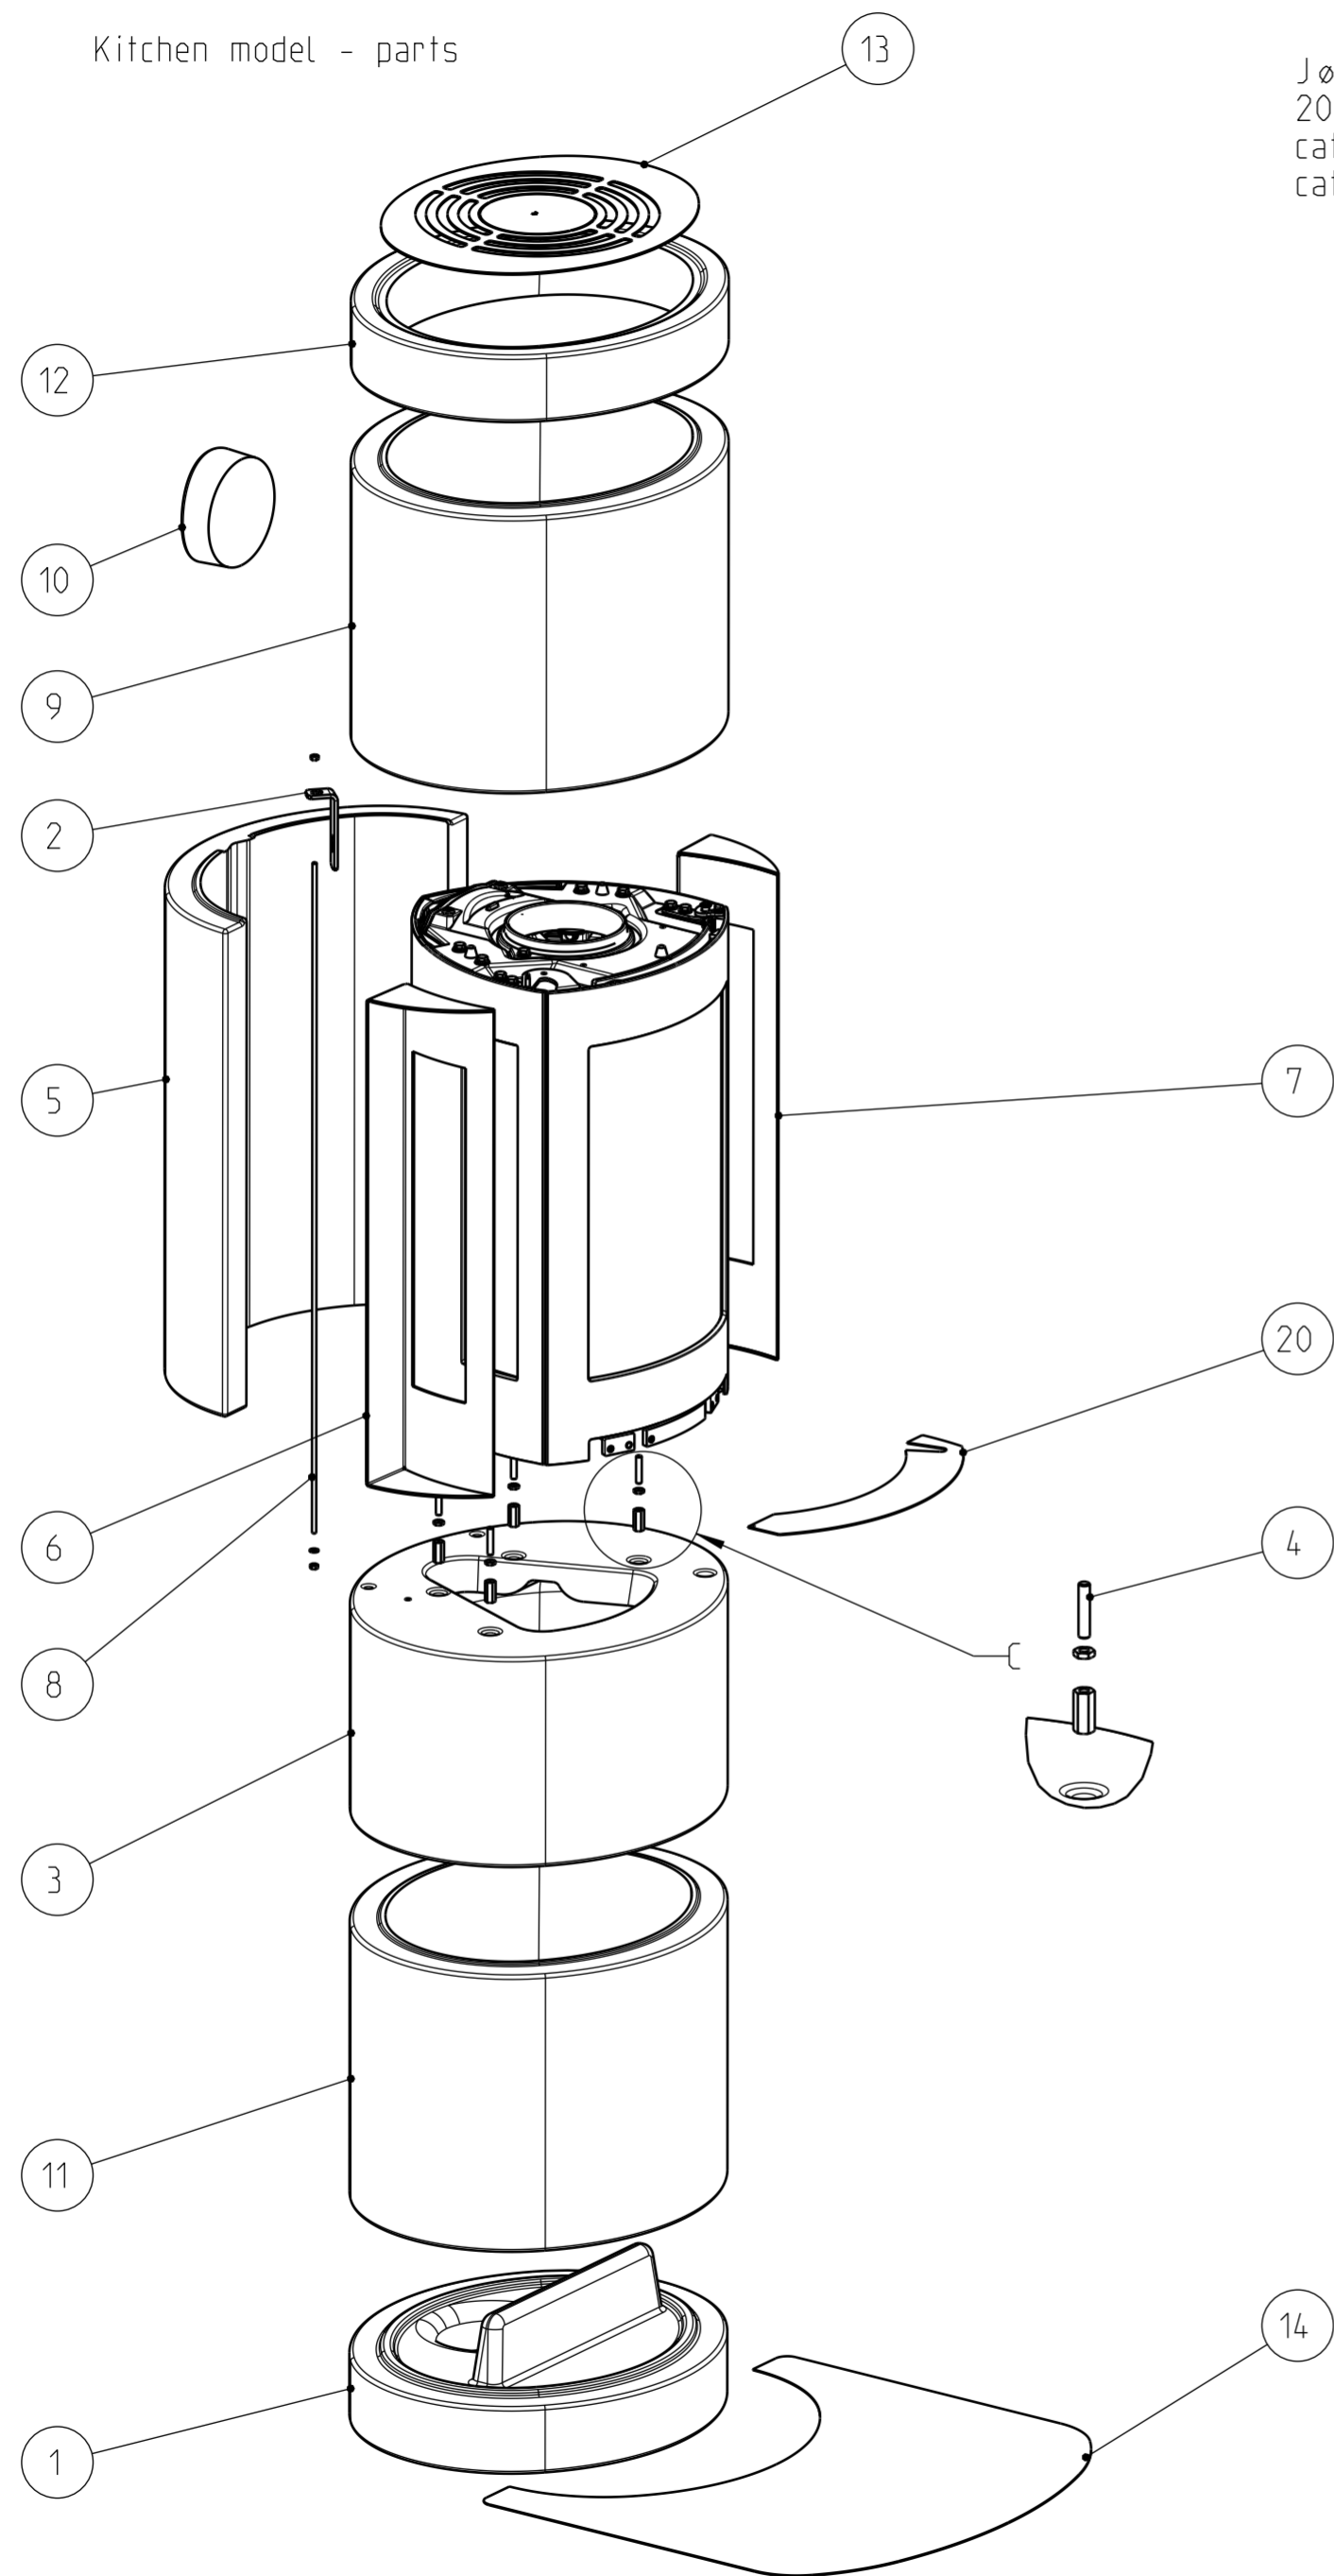

Jøtul FS 84 Low 166 cm
 cat. no 300476
 Low model - parts

Deleliste: tegn nr: 900007 Excel

Exploded view, Jøtul FS 84

Jøtul AS
 Fredrikstad, Norway

Draw.no: 900163-P00
 Sheet 1/4

Date:
 27.08.2013

High model - parts

Jøtul FS 84 High
207 cm:
cat. no 300476 +
cat. no 300477

Deleliste: tegn nr: 900007 Excel

Exploded view, Jøtul FS 84

Jøtul AS
Fredrikstad, Norway

Draw.no: 900163-P00
Sheet 2/4

Date:
27.08.2013

Kitchen model - parts

Jøtul FS 84 Kitchen
207 cm:
cat. no 300476 +
cat. no 300477

Deleliste: tegn nr: 900007 Excel

Exploded view, Jøtul FS 84

Jøtul AS
Fredrikstad, Norway

Draw.no: 900163-P00
Sheet 3/4

Date:
27.08.2013

Jøtul FS 84 Sealing
 239 cm
 cat. no 300478
 Sealing Model parts

Deleliste: tegn nr: 900007 Excel

Exploded view, Jøtul FS 84

Jøtul AS
 Fredrikstad, Norway

Draw.no: 900163-P00
 Sheet 4/4

Date:
 27.08.2013