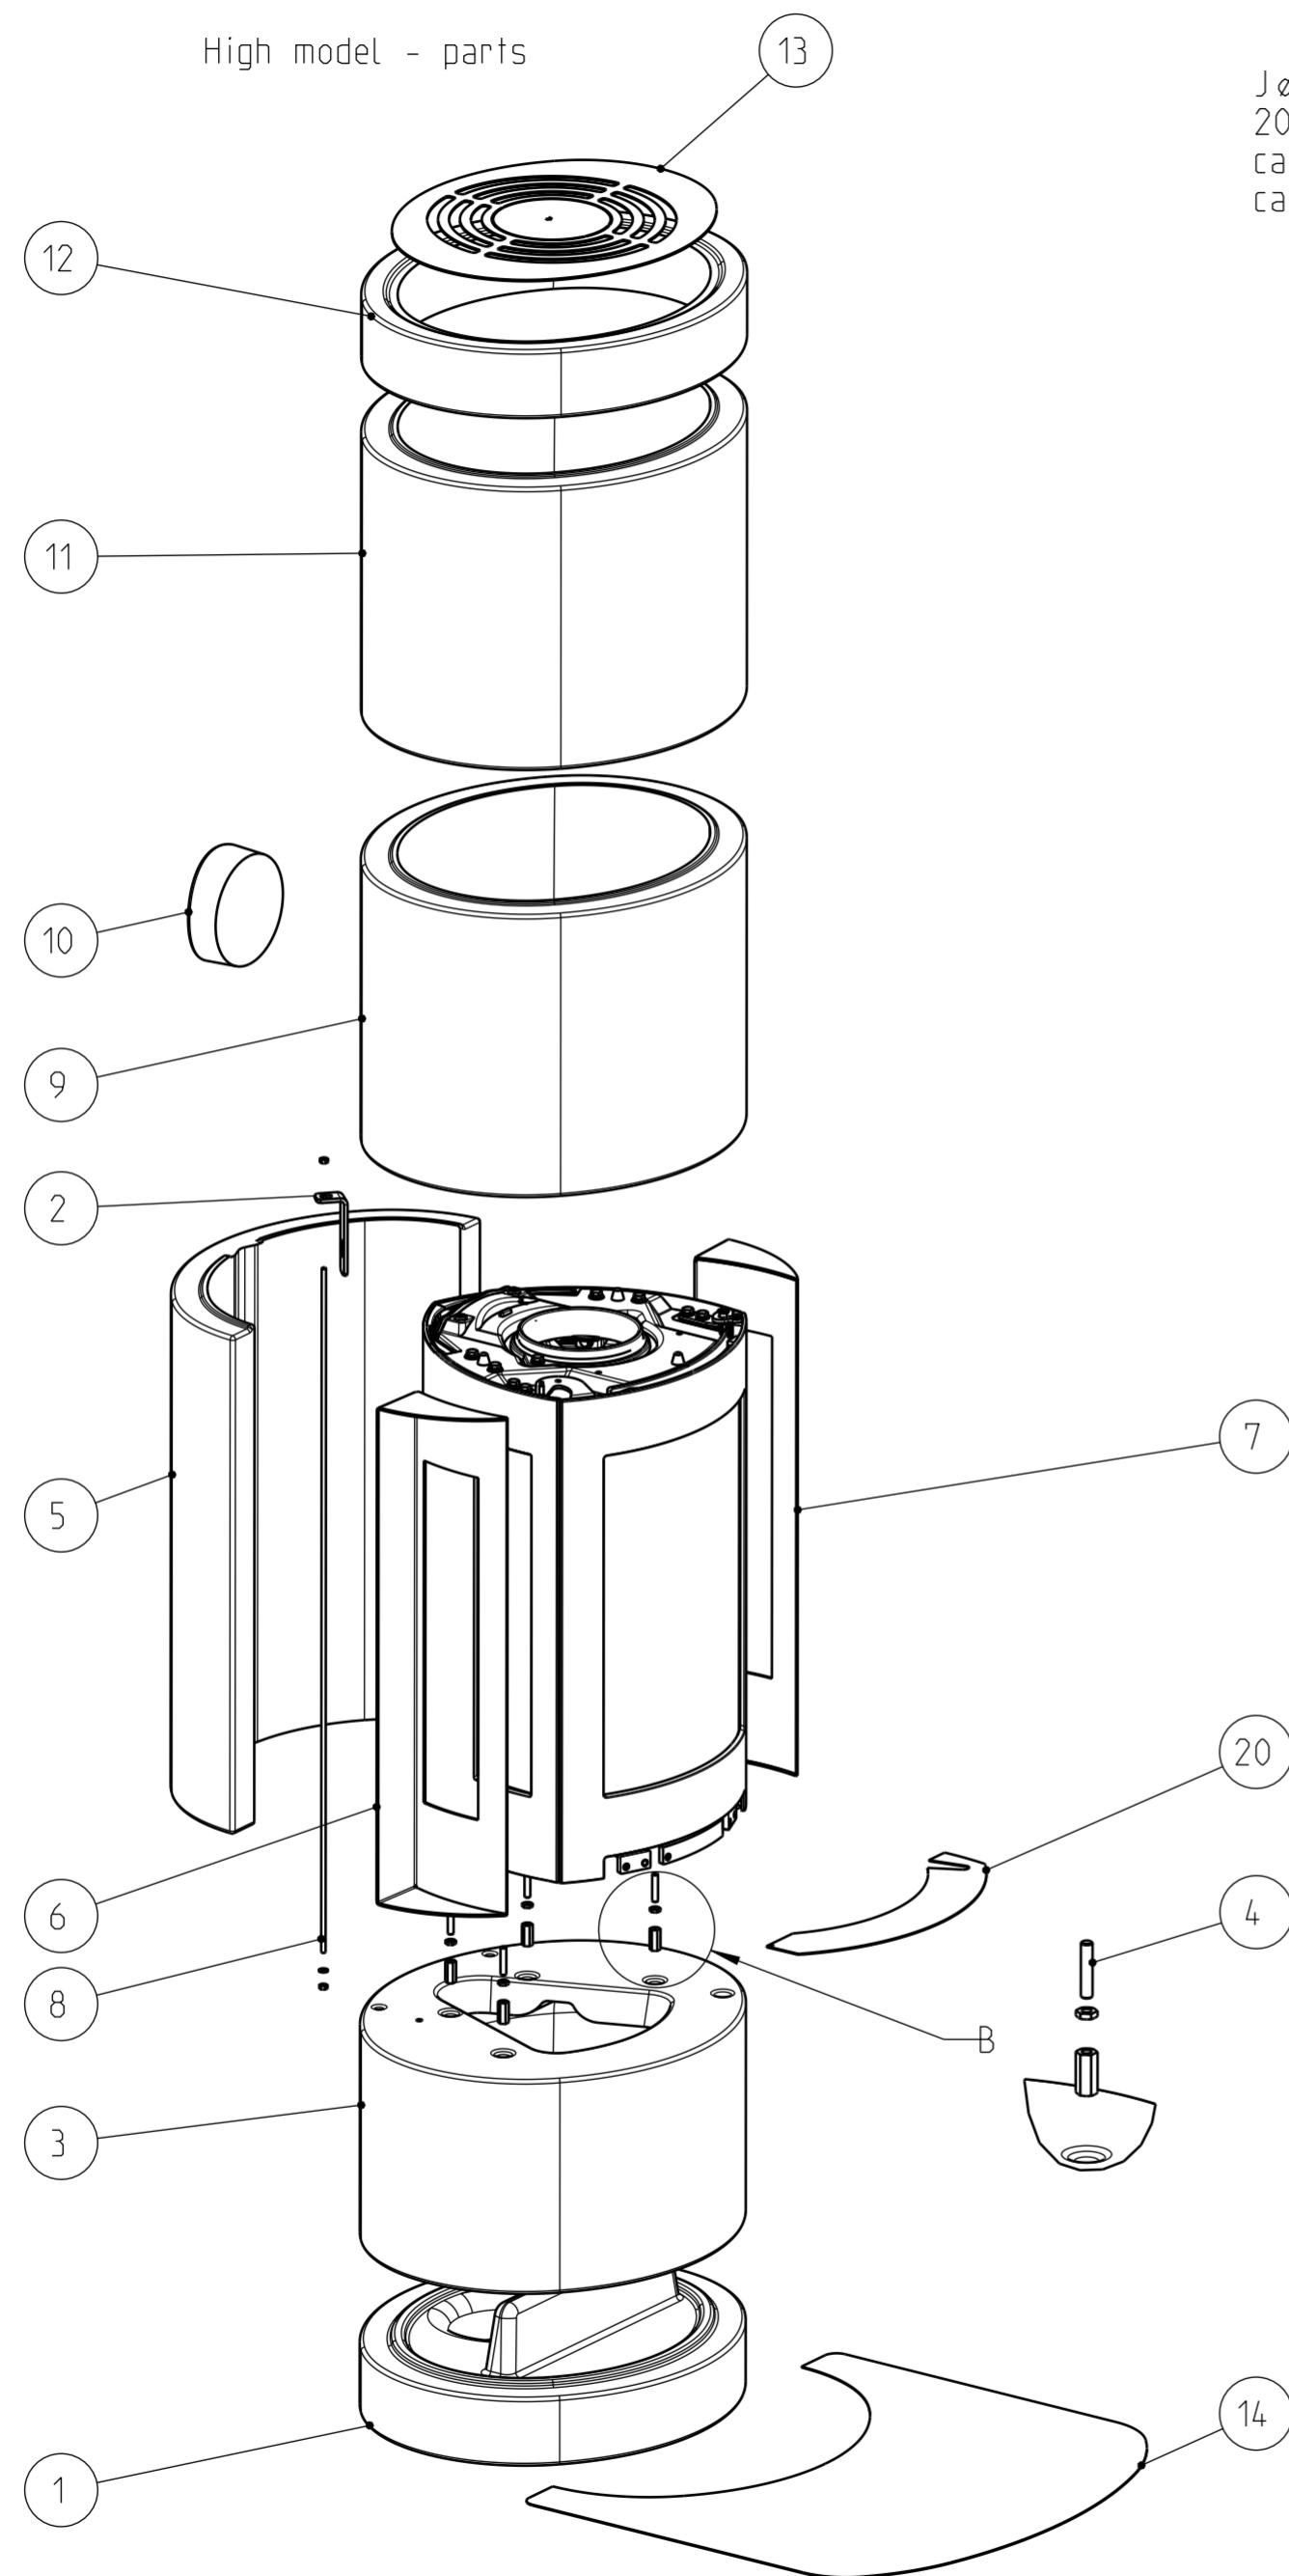

Jøtul FS 84 Low 166 cm
 cat. no 300476
 Low model - parts

Deleliste: tegn nr: 900007 Excel

Exploded view, Jøtul FS 84

Jøtul AS
 Fredrikstad, Norway

Draw.no: 900163-P00
 Sheet 1/4

Date:
 27.08.2013

High model - parts

Jøtul FS 84 High
207 cm:
cat. no 300476 +
cat. no 300477

Deleliste: tegn nr: 900007 Excel

Exploded view, Jøtul FS 84

Jøtul AS
Fredrikstad, Norway

Draw.no: 900163-P00
Sheet 2/4

Date:
27.08.2013

Kitchen model - parts

Jøtul FS 84 Kitchen
207 cm:
cat. no 300476 +
cat. no 300477

Deleliste: tegn nr: 900007 Excel

Exploded view, Jøtul FS 84

Jøtul AS
Fredrikstad, Norway

Draw.no: 900163-P00
Sheet 3/4

Date:
27.08.2013

Jøtul FS 84 Sealing
 239 cm
 cat. no 300478
 Sealing Model parts

Deleliste: tegn nr: 900007 Excel

Exploded view, Jøtul FS 84

Jøtul AS
 Fredrikstad, Norway

Draw.no: 900163-P00
 Sheet 4/4

Date:
 27.08.2013